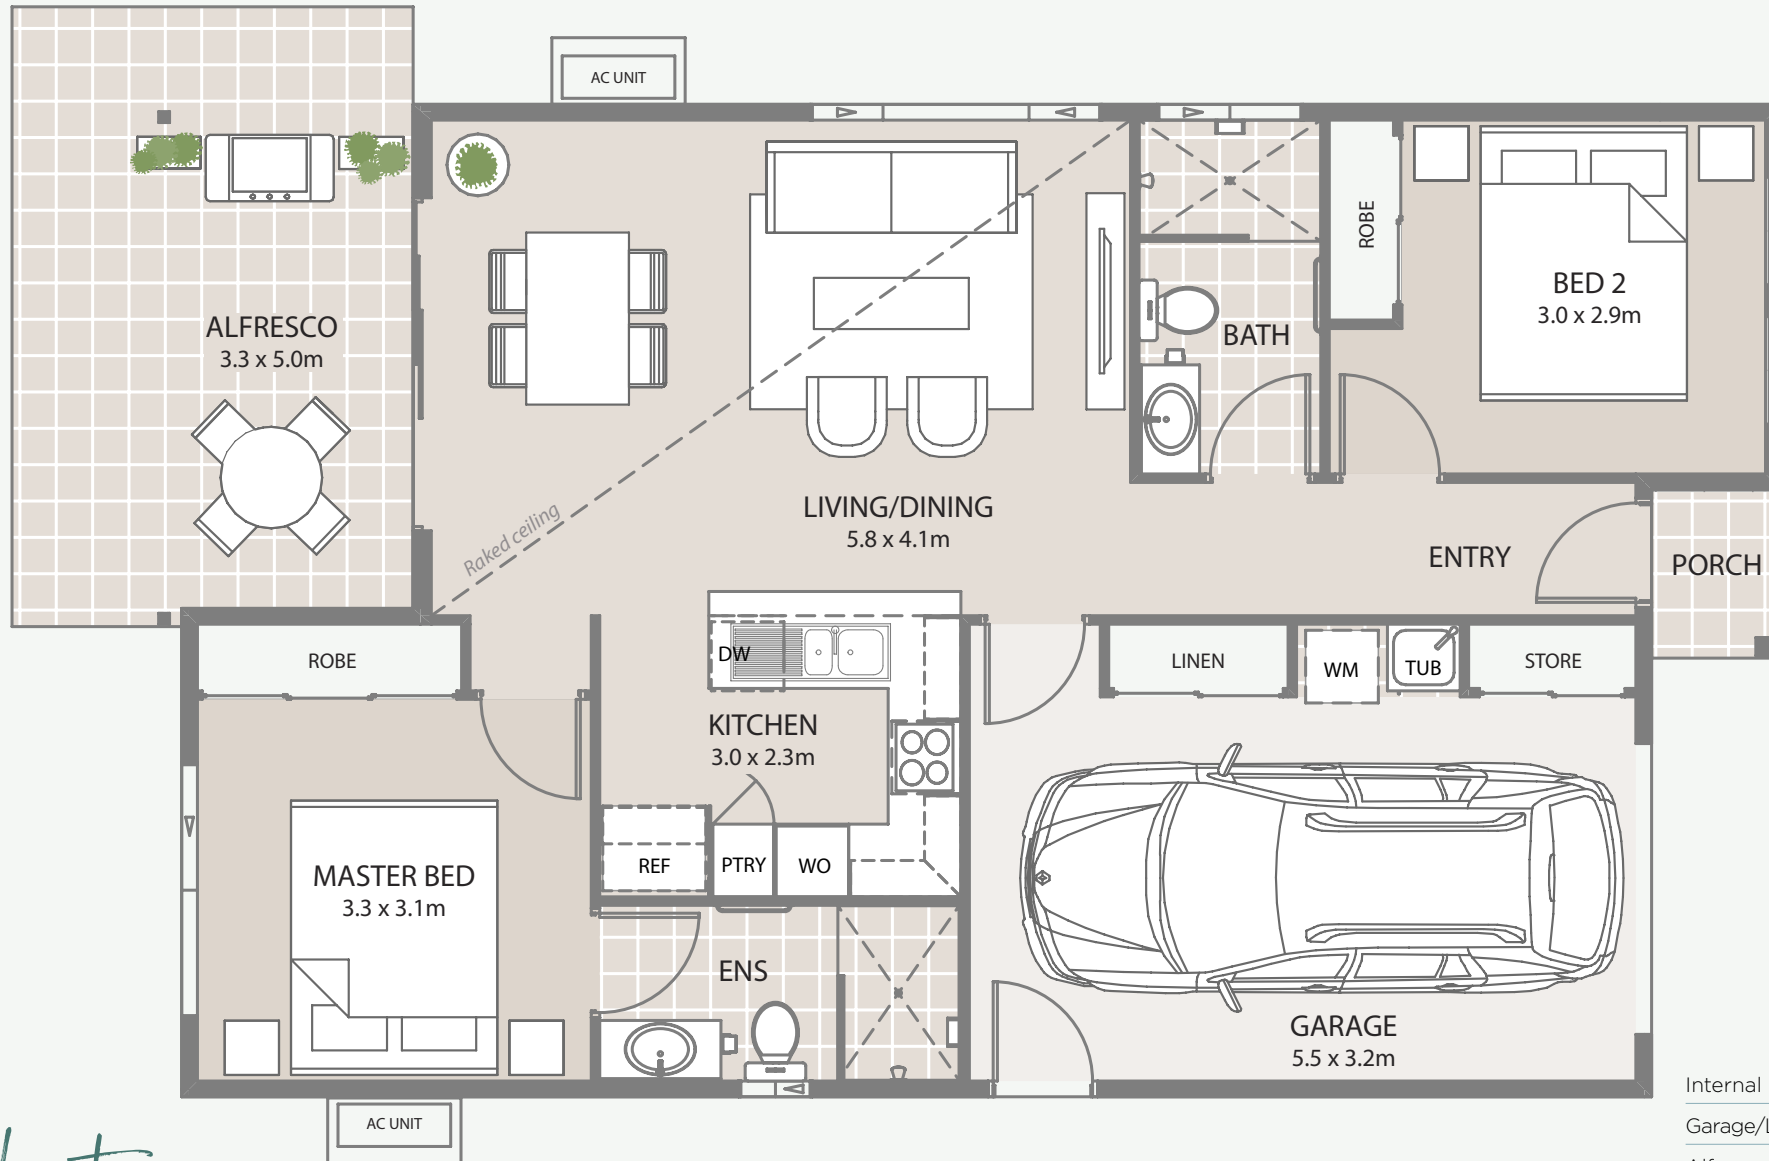

# TUSCANY

2 | - | 2 | 1

Internal living	72m <sup>2</sup>
Garage/Laundry/Storage	22m <sup>2</sup>
Alfresco/Porch	18m <sup>2</sup>
<b>TOTAL</b>	<b>112m<sup>2</sup></b>