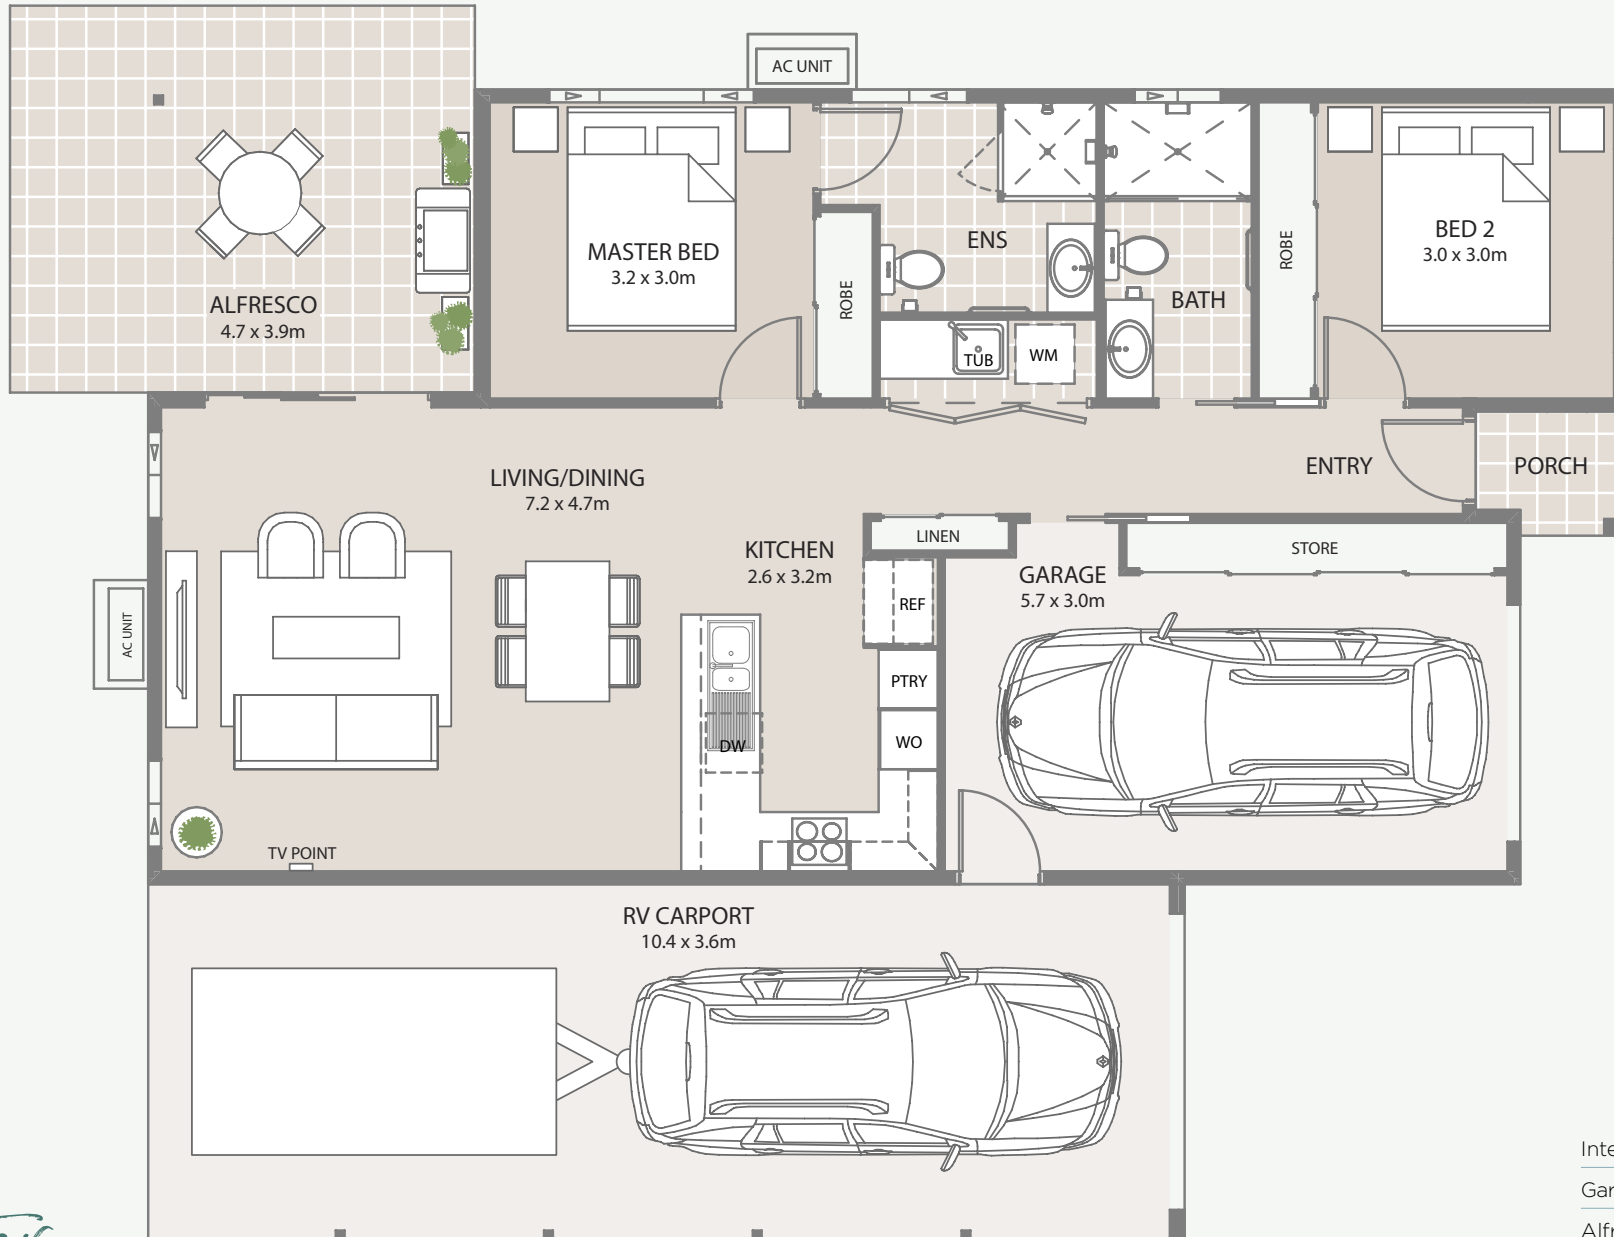

OREGON

2 | - | 2 | 2

Internal living	81m ²
Garage/Laundry/Storage	54m ²
Alfresco/Porch	21m ²
TOTAL	156m²