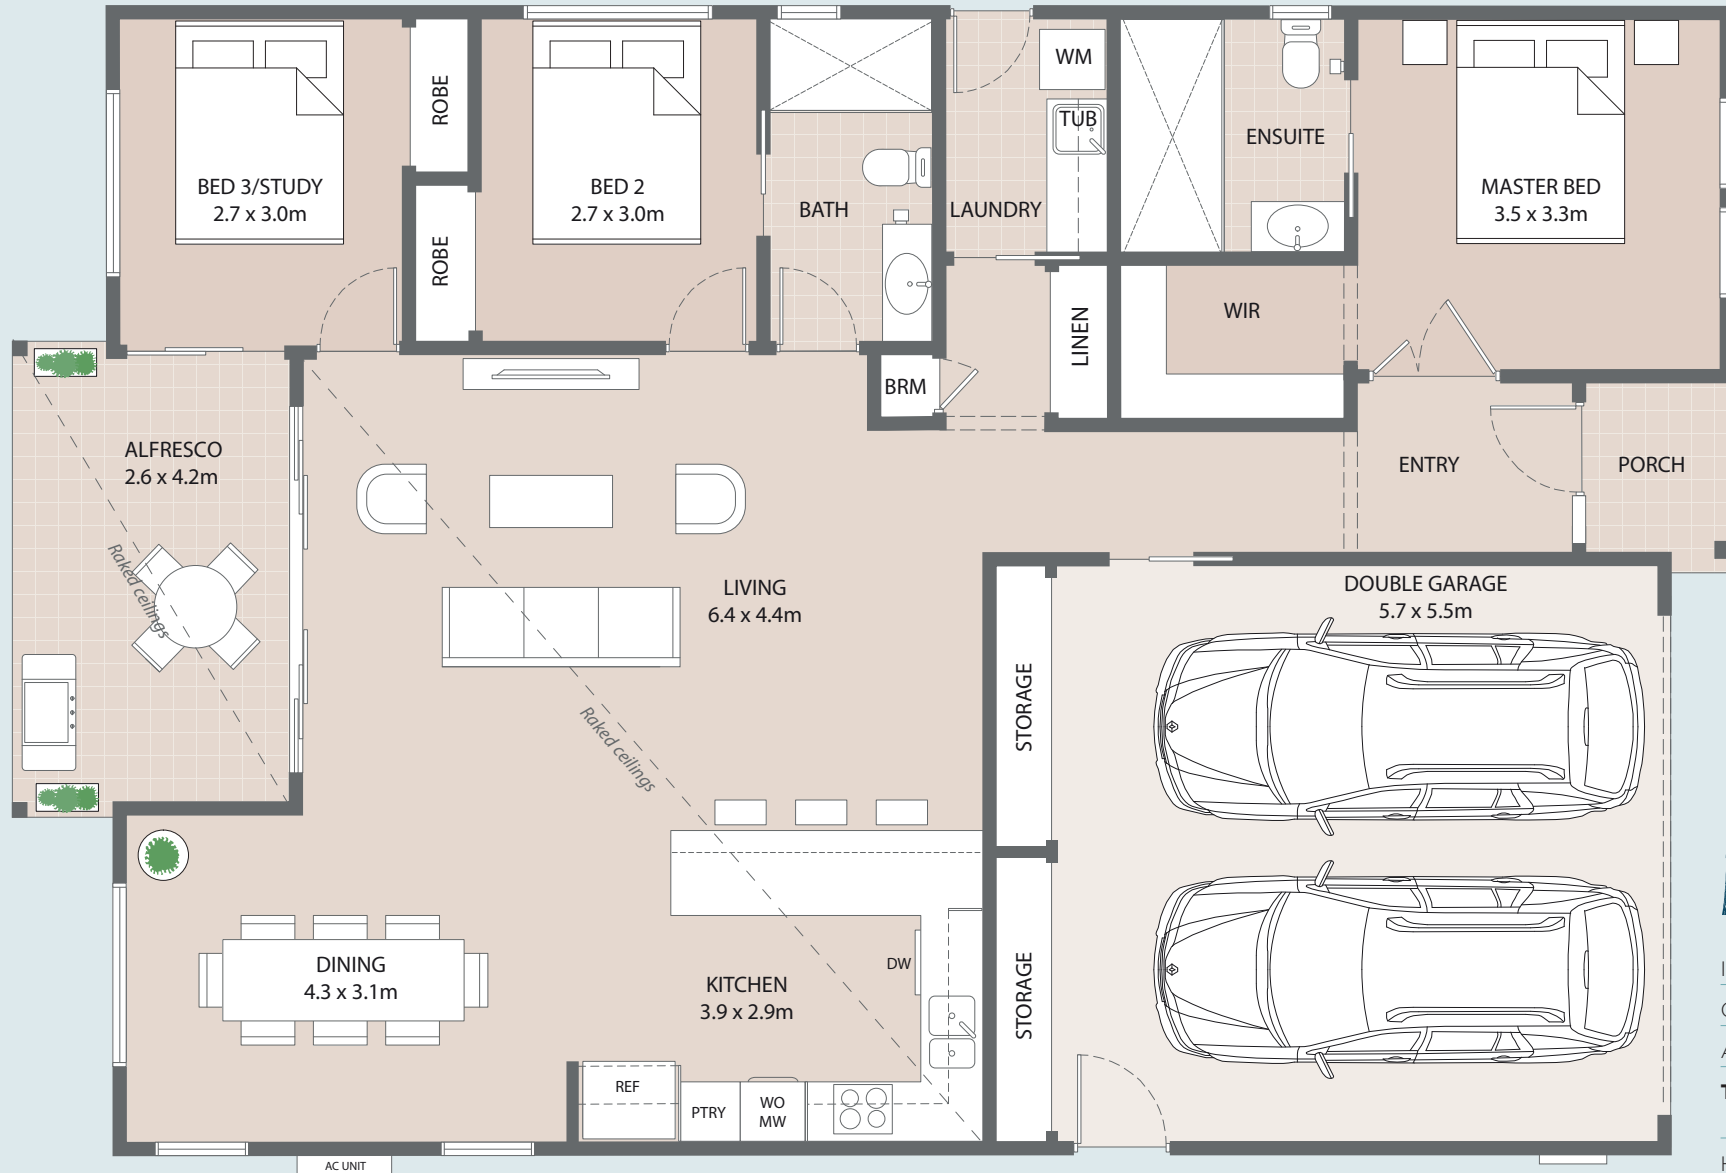

BURGUNDY

3 | 2 | 2

plantations

Internal living	122m ²
Garage/Laundry/Storage	37m ²
Alfresco/Porch	14m ²
TOTAL	173m²
House width	11.02m
House depth	16.59m