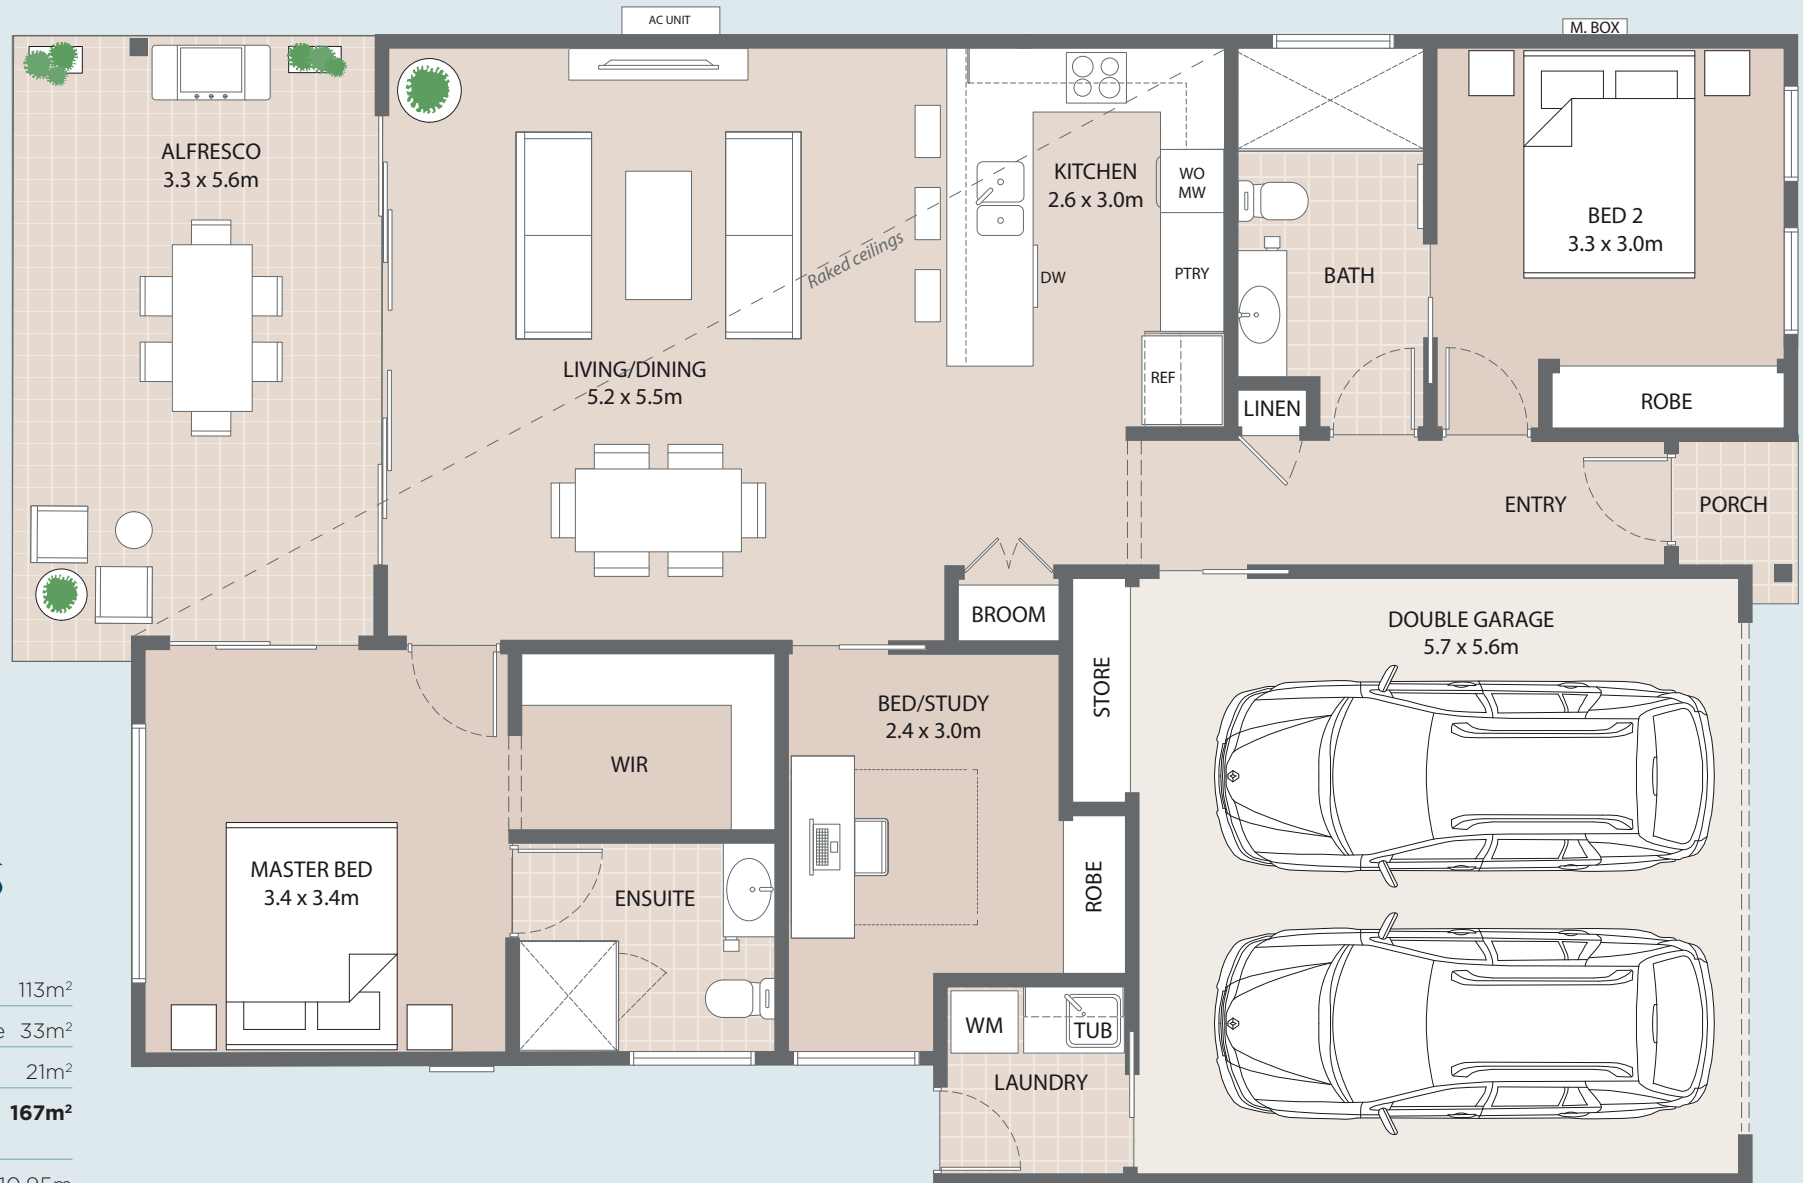

BAROSSA

3 | 2 | 2

plantations

Internal living	113m ²
Garage/Laundry/Storage	33m ²
Alfresco/Porch	21m ²
TOTAL	167m²

House width	10.95m
House depth	16.80m