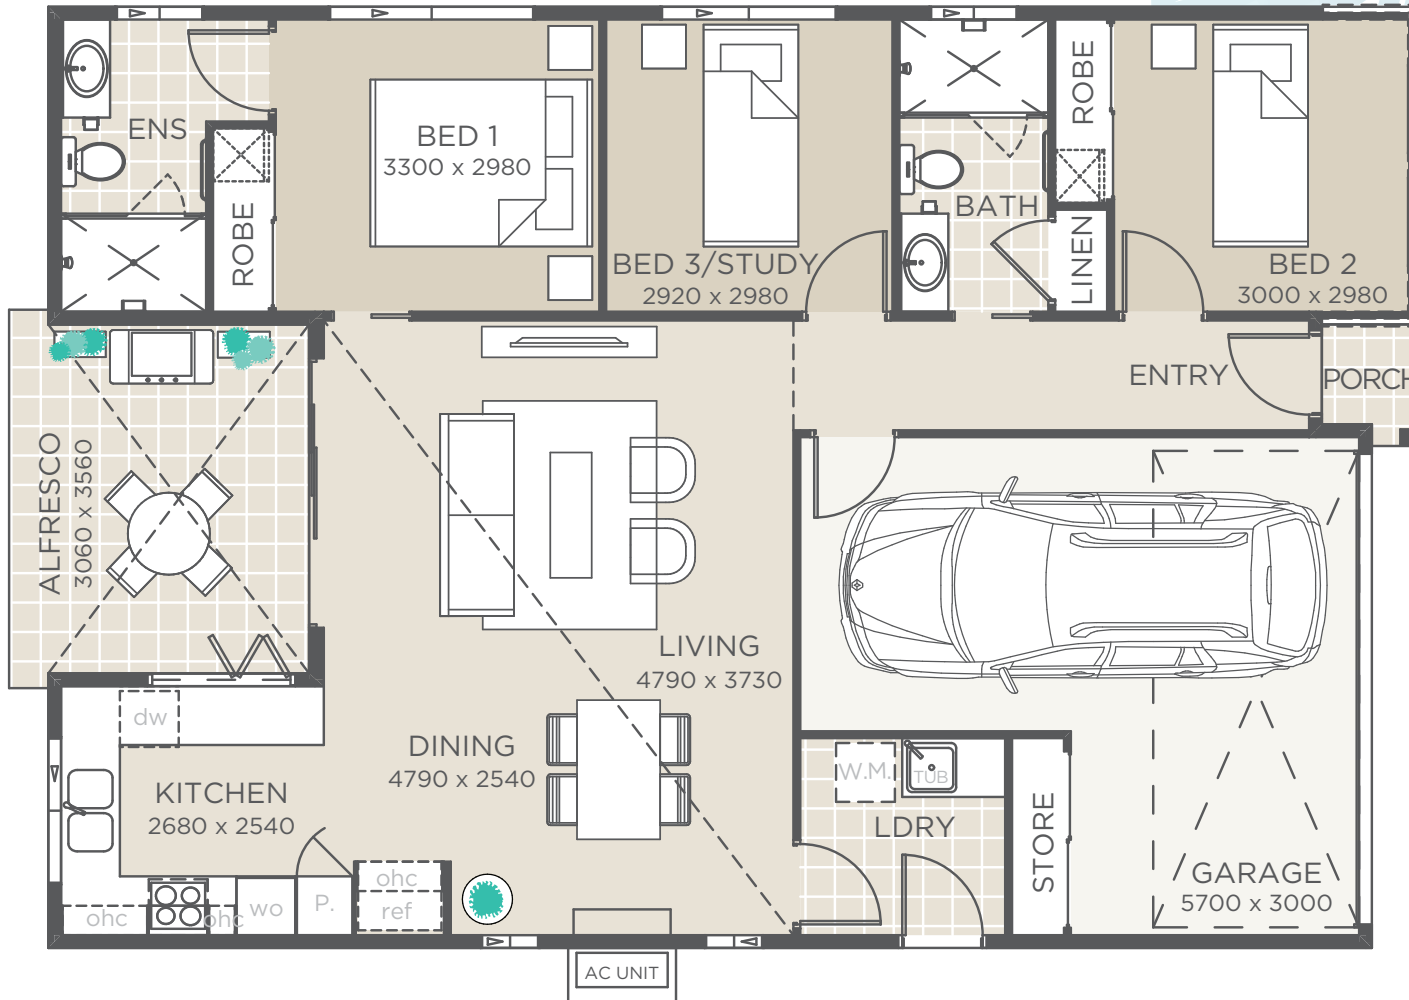

VALENCIA

Ingenia Lifestyle
Hervey Bay

②	①	②	①.5
INTERNAL LIVING AREA	95m ²		
GARAGE/LAUNDRY/STORAGE	25m ²		
ALFRESCO/PORCH	12m ²		
TOTAL	132m²		

HOUSE WIDTH	9.62m
HOUSE DEPTH	14.42m