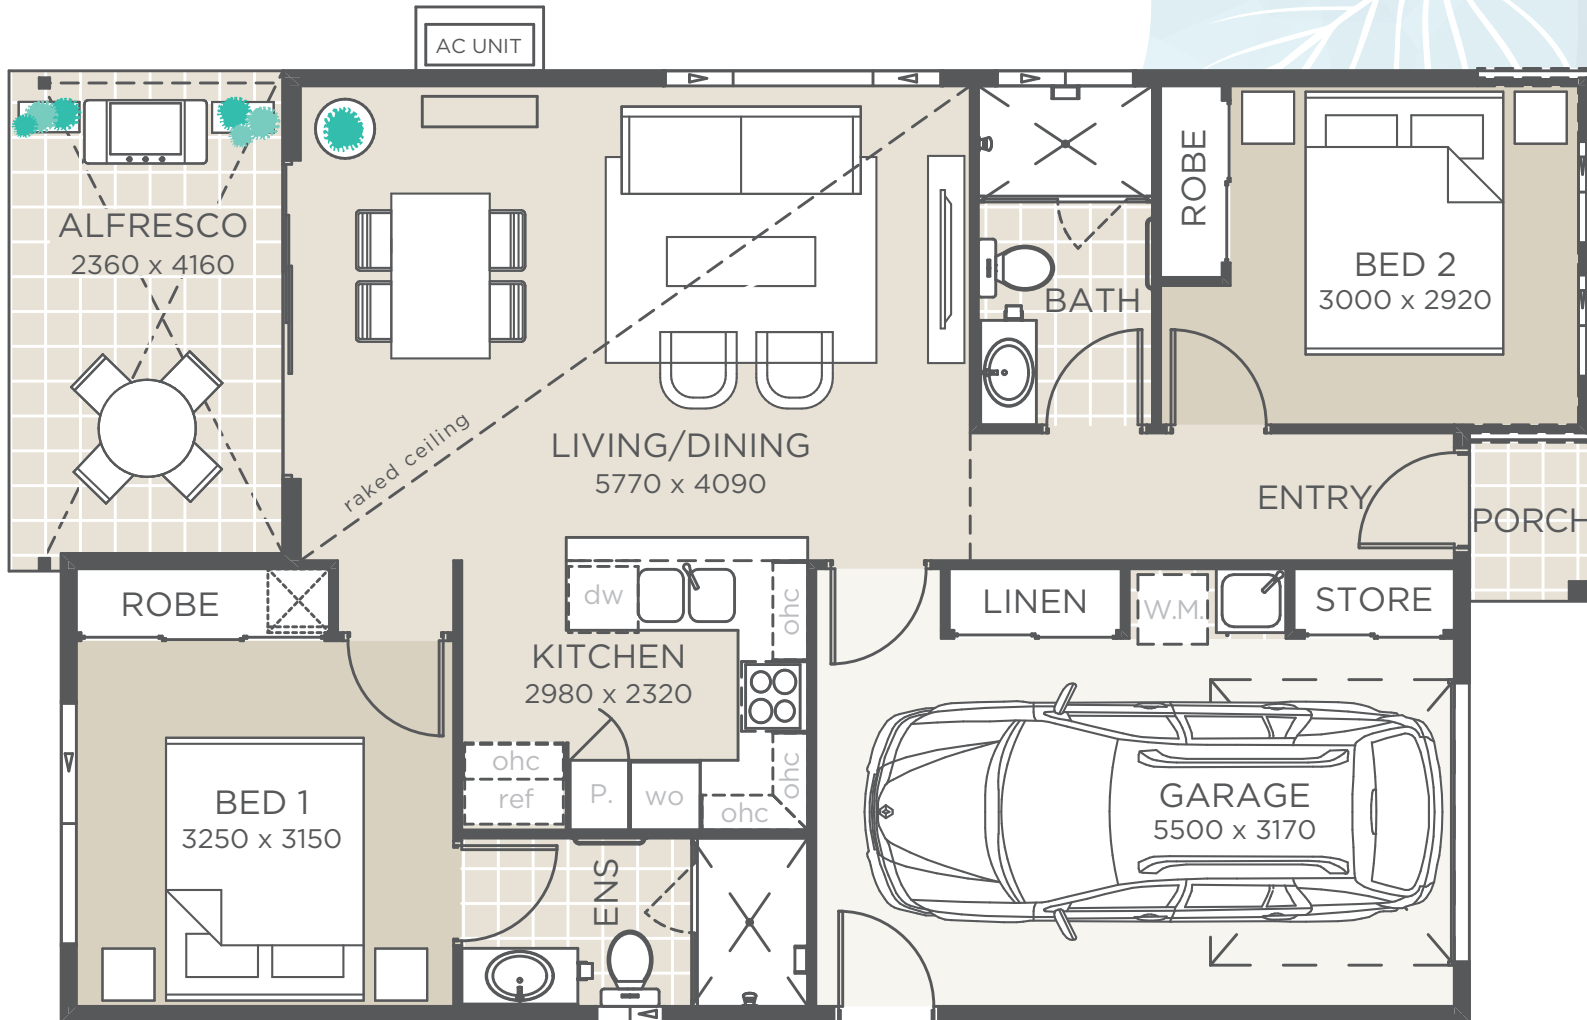

TUSCANY

Ingenia Lifestyle
Hervey Bay

②	②	①
INTERNAL LIVING AREA	72m ²	
GARAGE/LAUNDRY/STORAGE	21m ²	
ALFRESCO/PORCH	11m ²	
TOTAL	104m²	

HOUSE WIDTH	8.19m
HOUSE DEPTH	13.65m