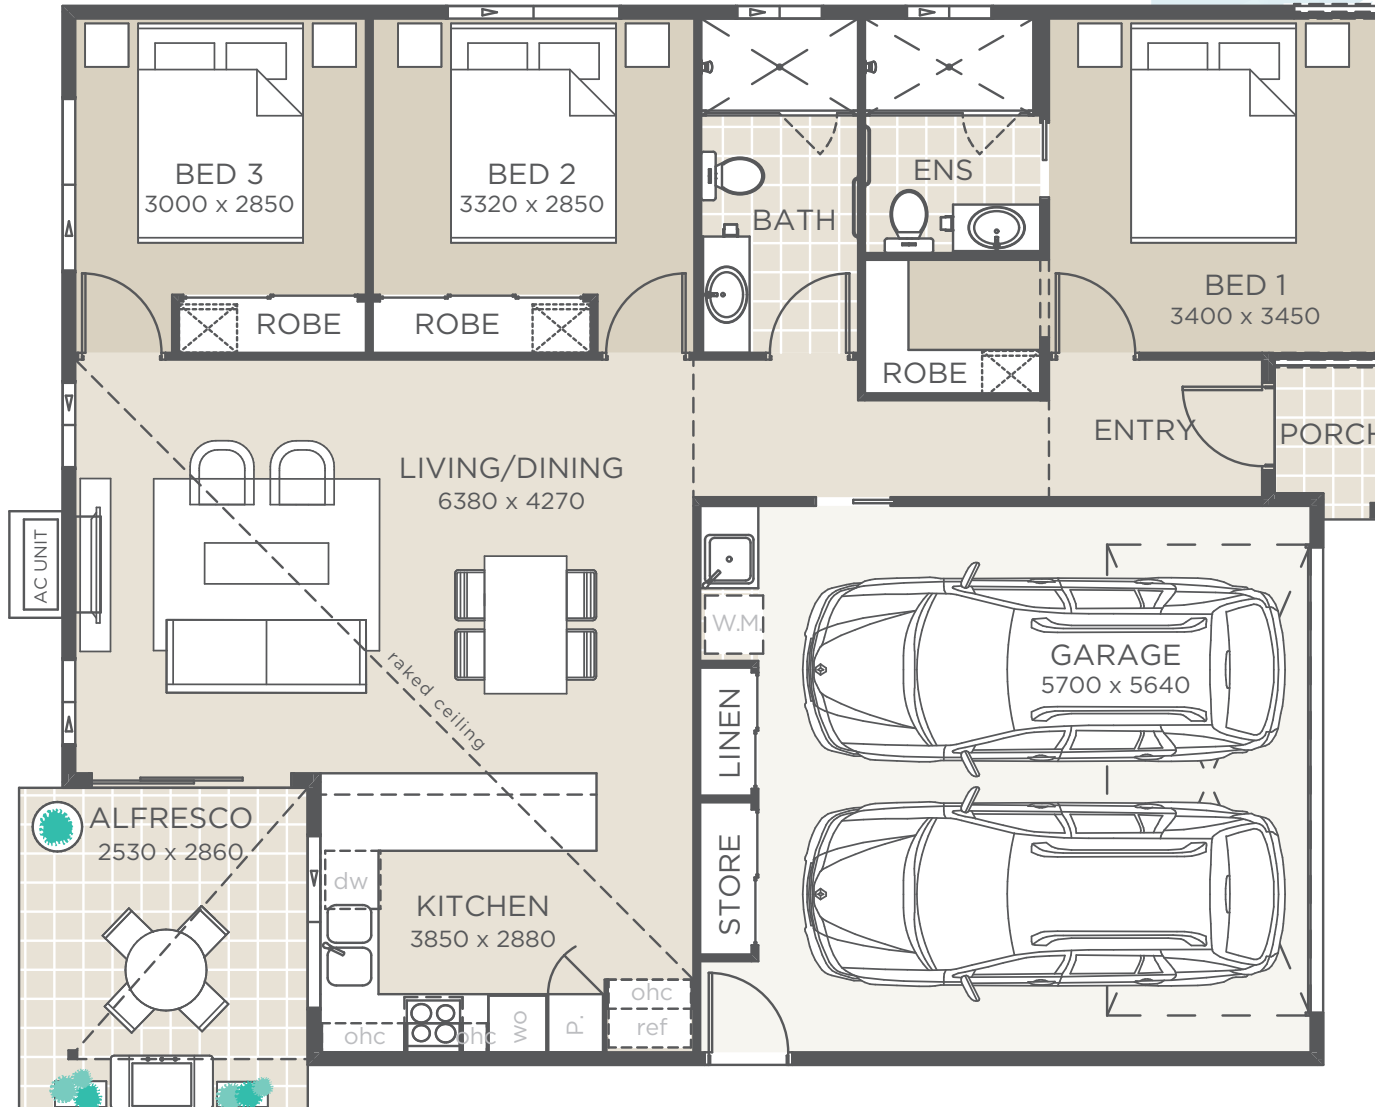

# TRENTINO

Ingenia Lifestyle  
Hervey Bay

  	INTERNAL LIVING AREA GARAGE/LAUNDRY/STORAGE ALFRESCO/PORCH <b>TOTAL</b>	99m <sup>2</sup> 37m <sup>2</sup> 11m <sup>2</sup> <b>147m<sup>2</sup></b>
---	--	---

HOUSE WIDTH	11.38m
HOUSE DEPTH	14.18m