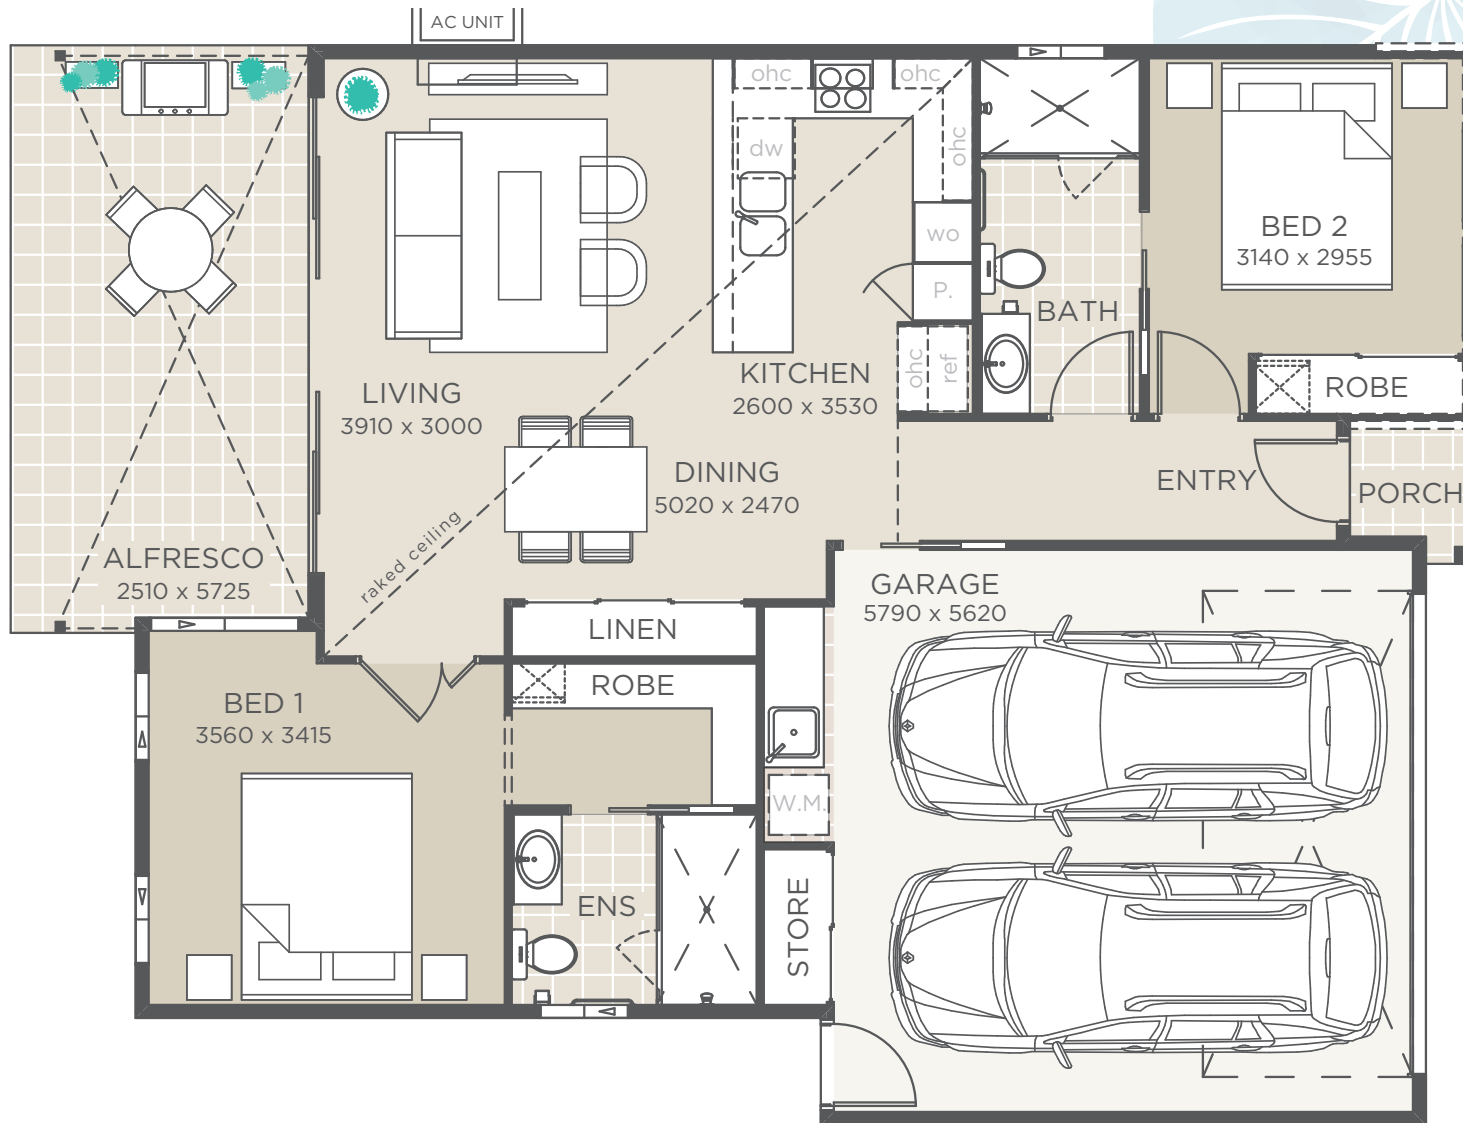

SANTORINI

Ingenia Lifestyle
Hervey Bay

②	②	②	②
INTERNAL LIVING AREA			85m ²
GARAGE/LAUNDRY/STORAGE			37m ²
ALFRESCO/PORCH			18m ²
TOTAL			140m²

HOUSE WIDTH	10.81m
HOUSE DEPTH	14.67m