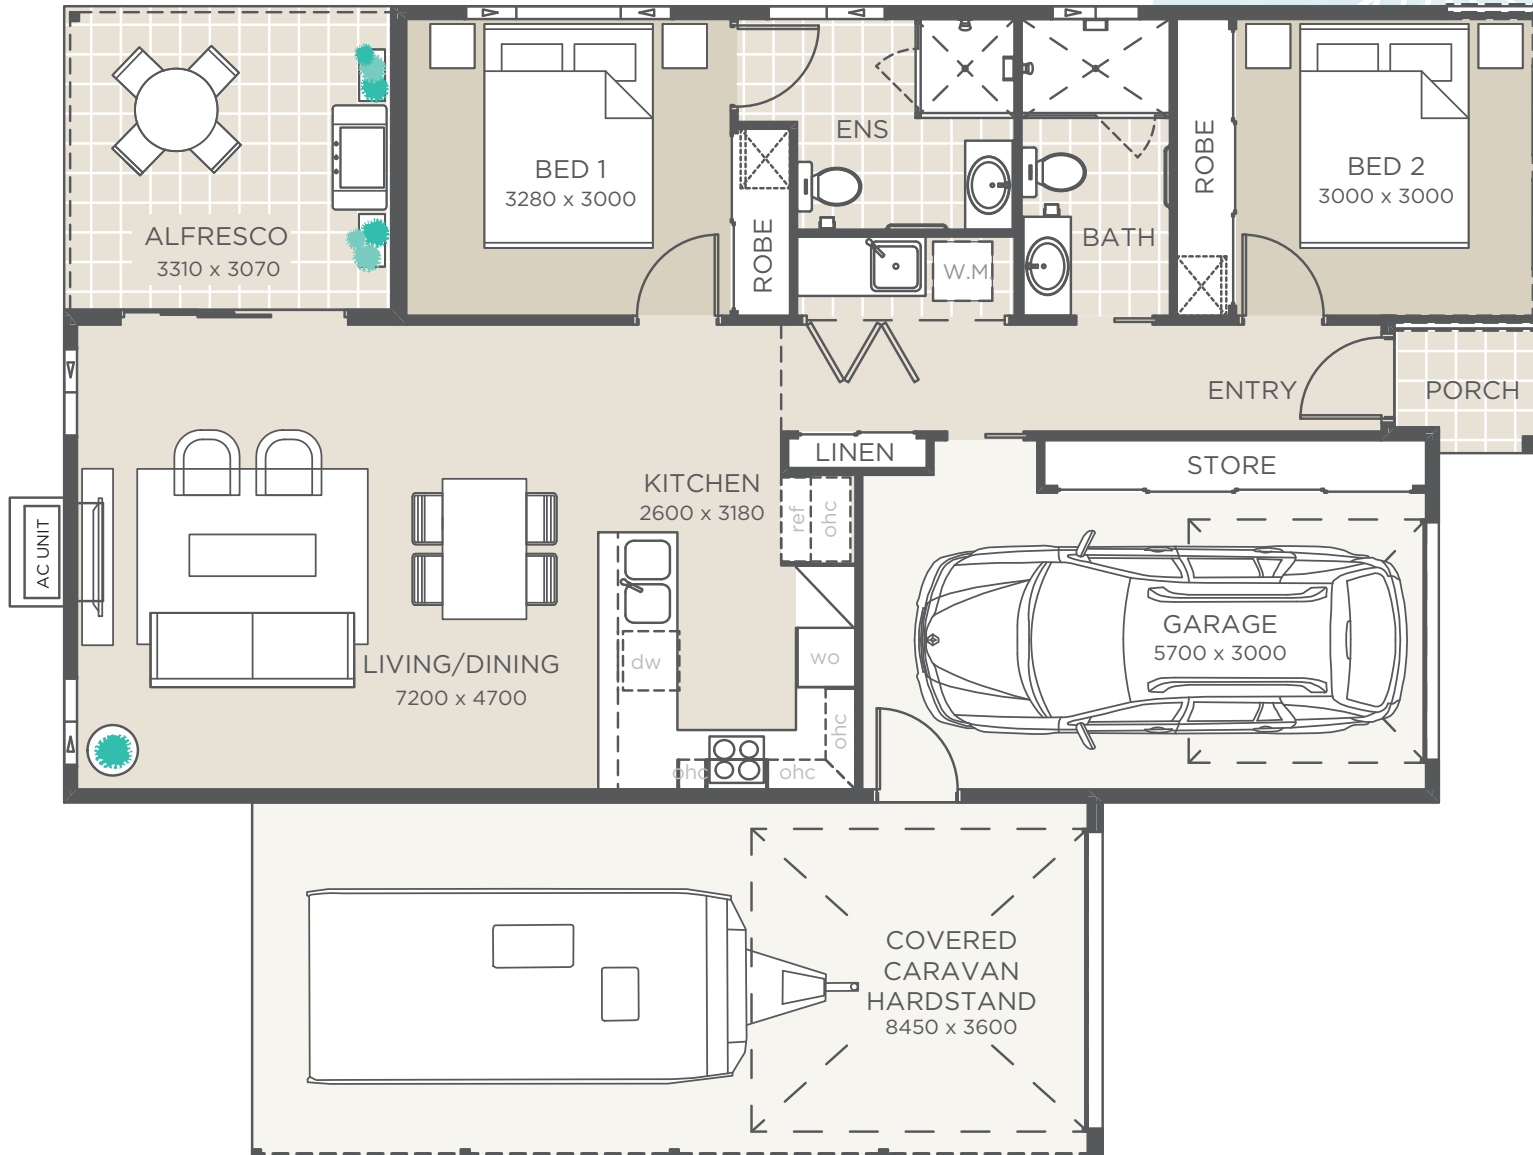

OREGON

Ingenia Lifestyle
Hervey Bay

②	②	②
INTERNAL LIVING AREA	83m ²	
GARAGE/LAUNDRY/STORAGE	53m ²	
ALFRESCO/PORCH	12m ²	
TOTAL	148m²	

HOUSE WIDTH	11.67m
HOUSE DEPTH	15m