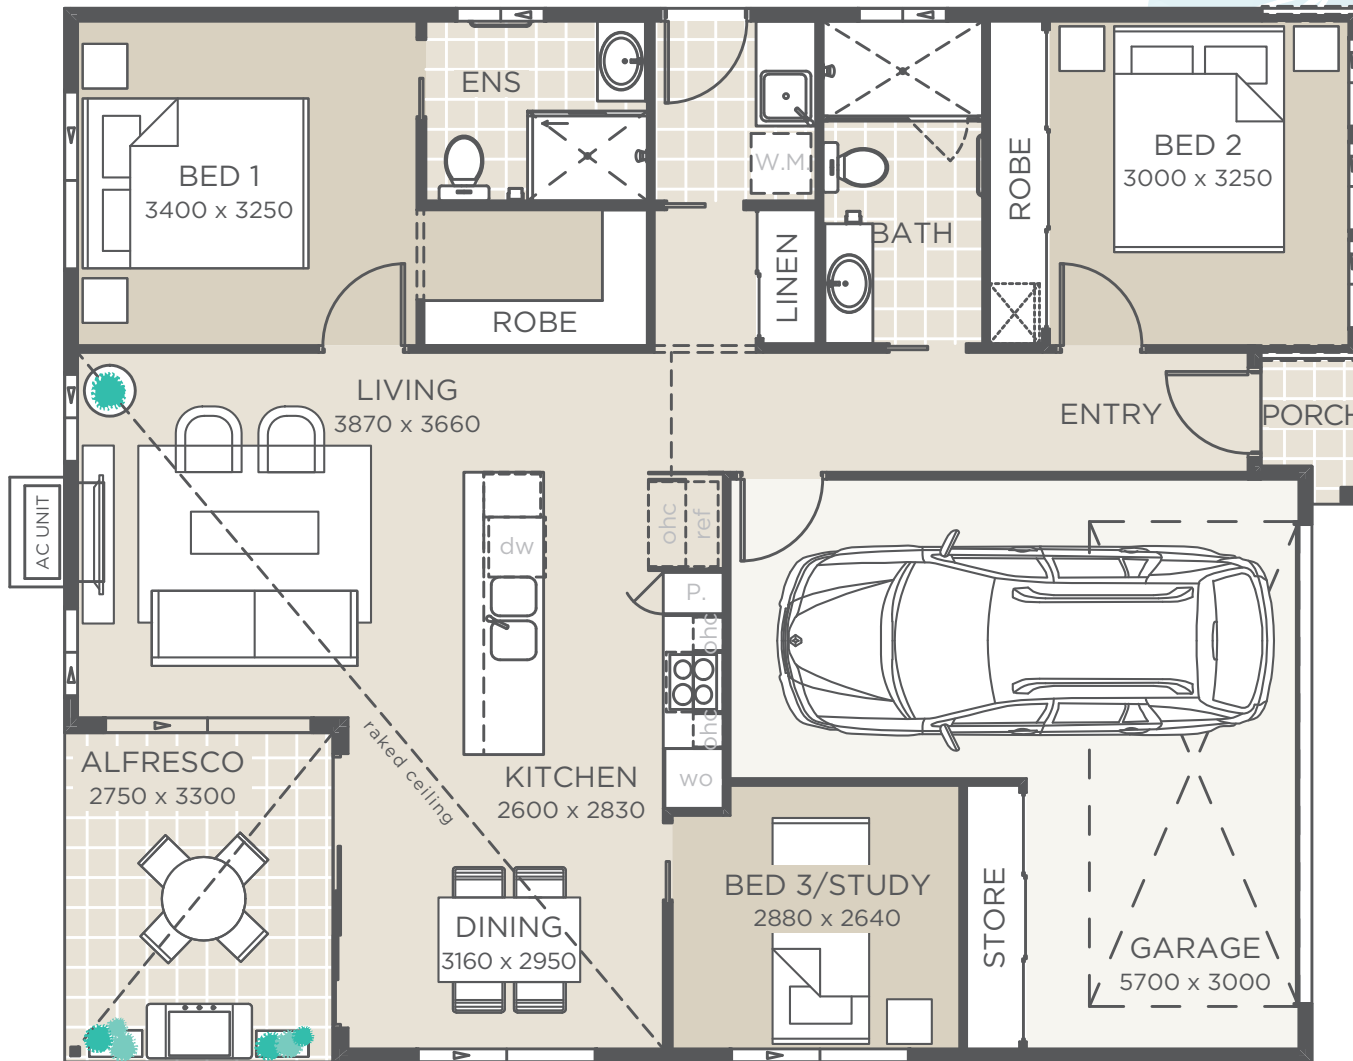

# McLAREN

Ingenia Lifestyle  
**Hervey Bay**

②	①	②	①.5	🚗
INTERNAL LIVING AREA				96m <sup>2</sup>
GARAGE/LAUNDRY/STORAGE				27m <sup>2</sup>
ALFRESCO/PORCH				10m <sup>2</sup>
<b>TOTAL</b>				<b>133m<sup>2</sup></b>

HOUSE WIDTH	10.58m
HOUSE DEPTH	13.02m