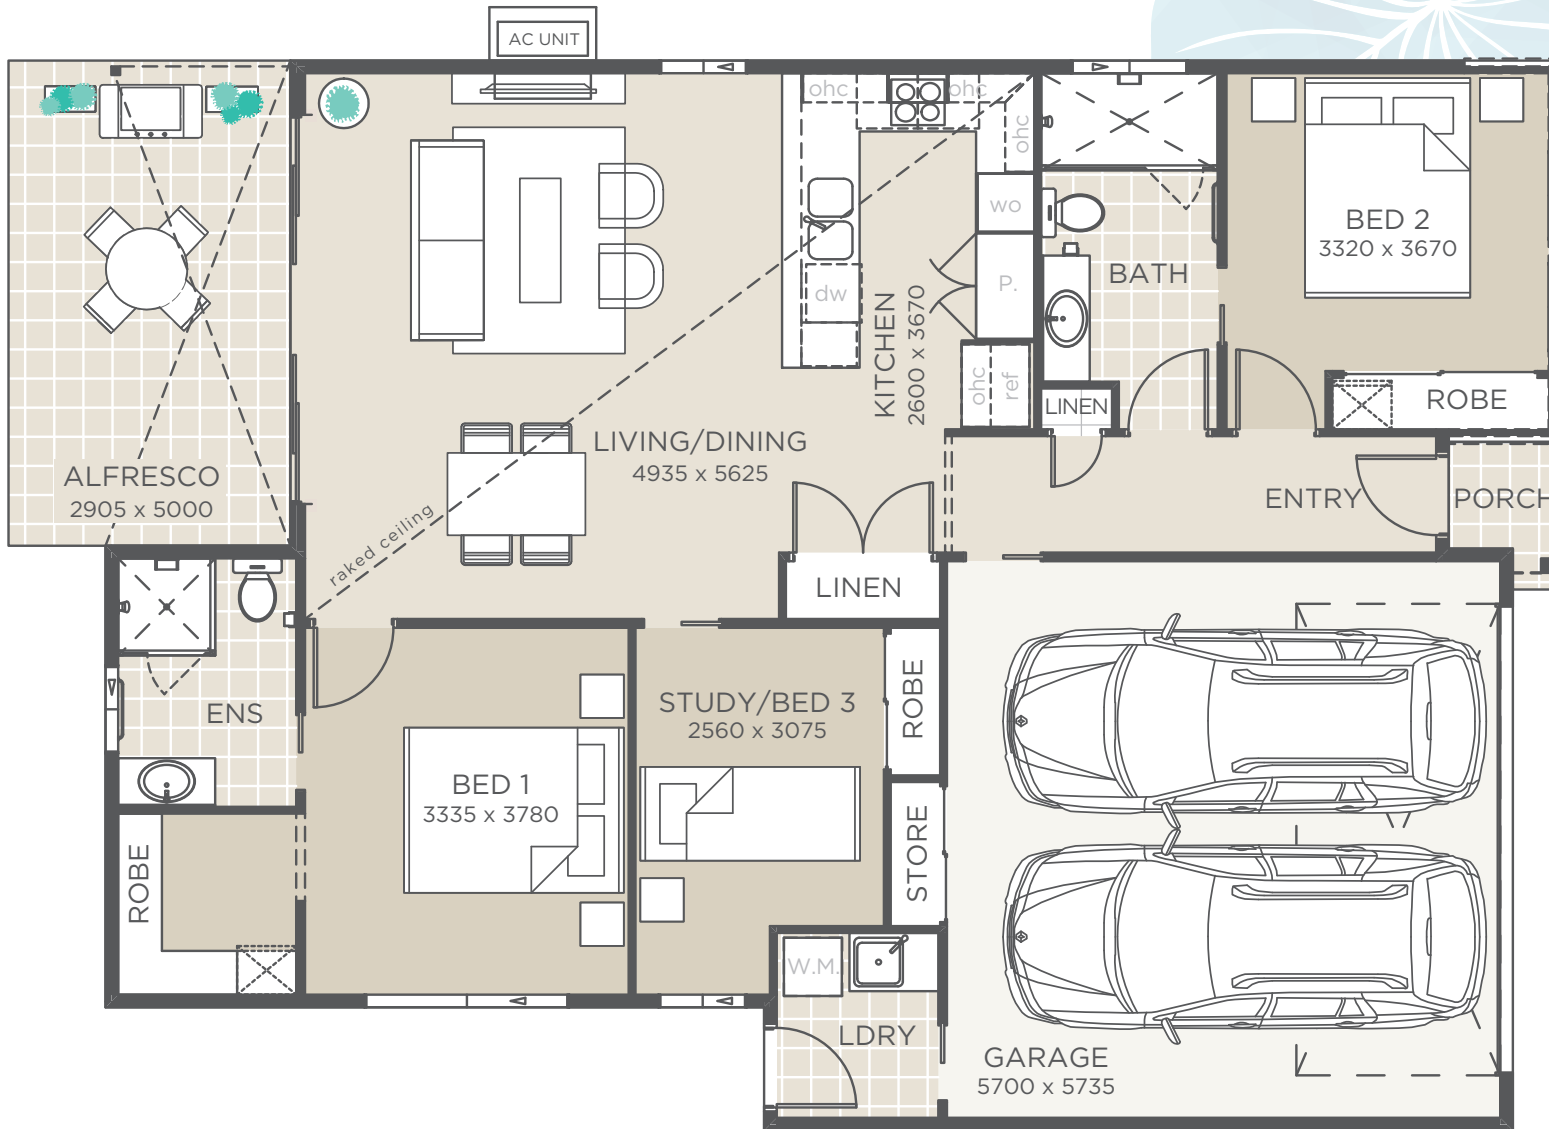

# MARLBOROUGH

Ingenia Lifestyle  
*Hervey Bay*

②	①	②	②
INTERNAL LIVING AREA	108m <sup>2</sup>		
GARAGE/LAUNDRY/STORAGE	34m <sup>2</sup>		
ALFRESCO/PORCH	16m <sup>2</sup>		
<b>TOTAL</b>	<b>158m<sup>2</sup></b>		

HOUSE WIDTH	11.04m
HOUSE DEPTH	16.02m