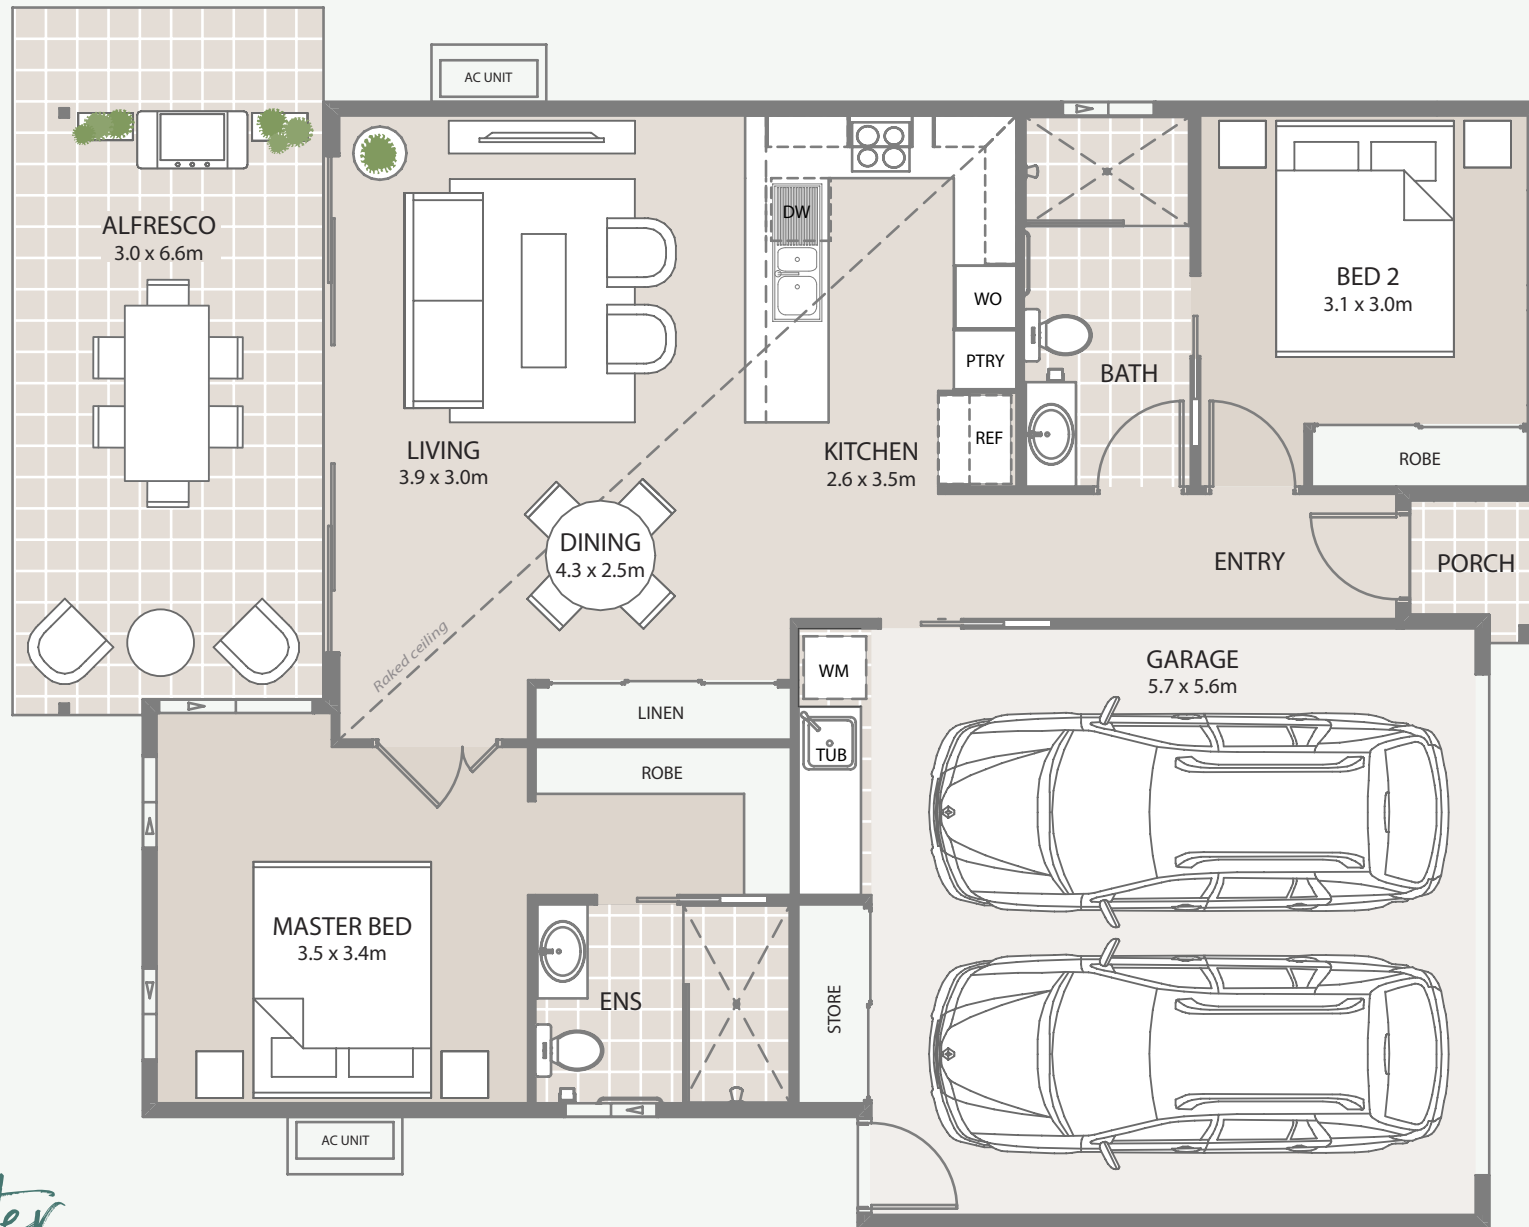

SANTORINI

2 | - | 2 | 2

Internal living	85m ²
Garage/Laundry/Storage	37m ²
Alfresco/Porch	22m ²
TOTAL	144m²