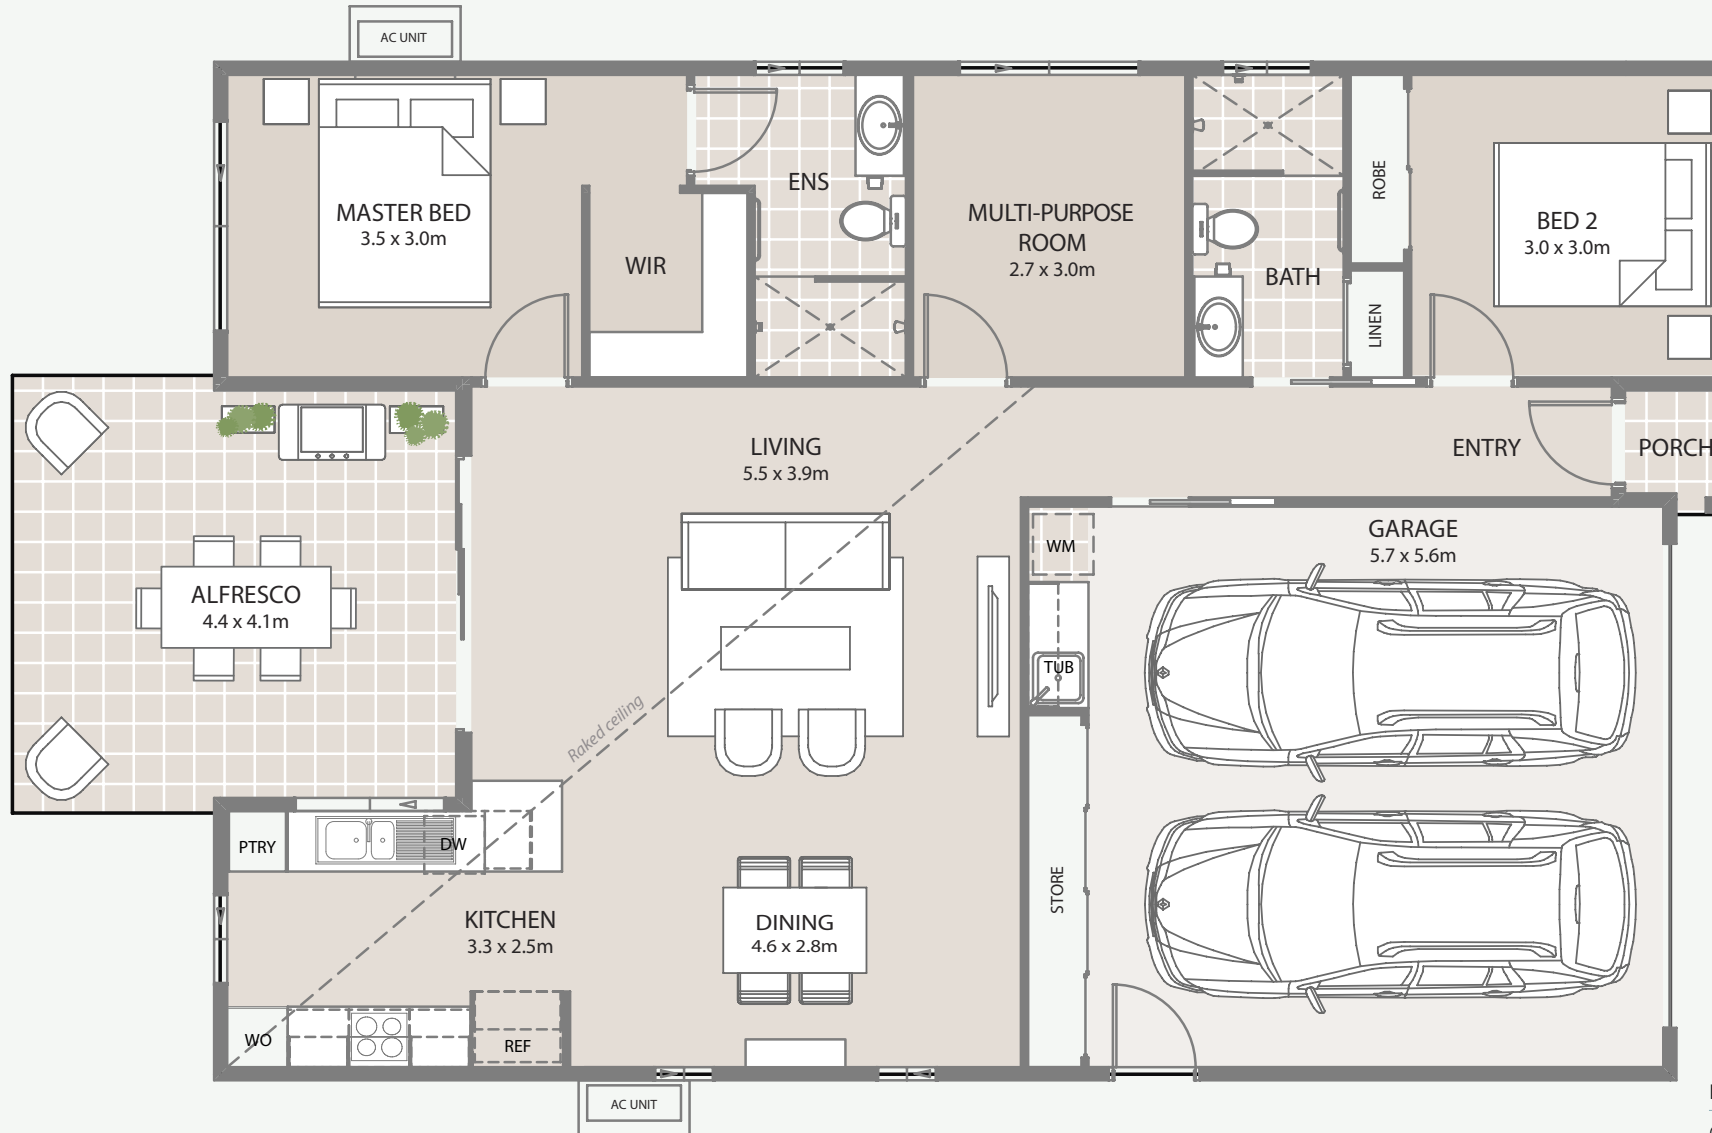

# MENDOZA

 2 | 
  1 | 
  2 | 
  2

Internal living	100m <sup>2</sup>
Garage/Laundry/Storage	37m <sup>2</sup>
Alfresco/Porch	20m <sup>2</sup>
<b>TOTAL</b>	<b>157m<sup>2</sup></b>