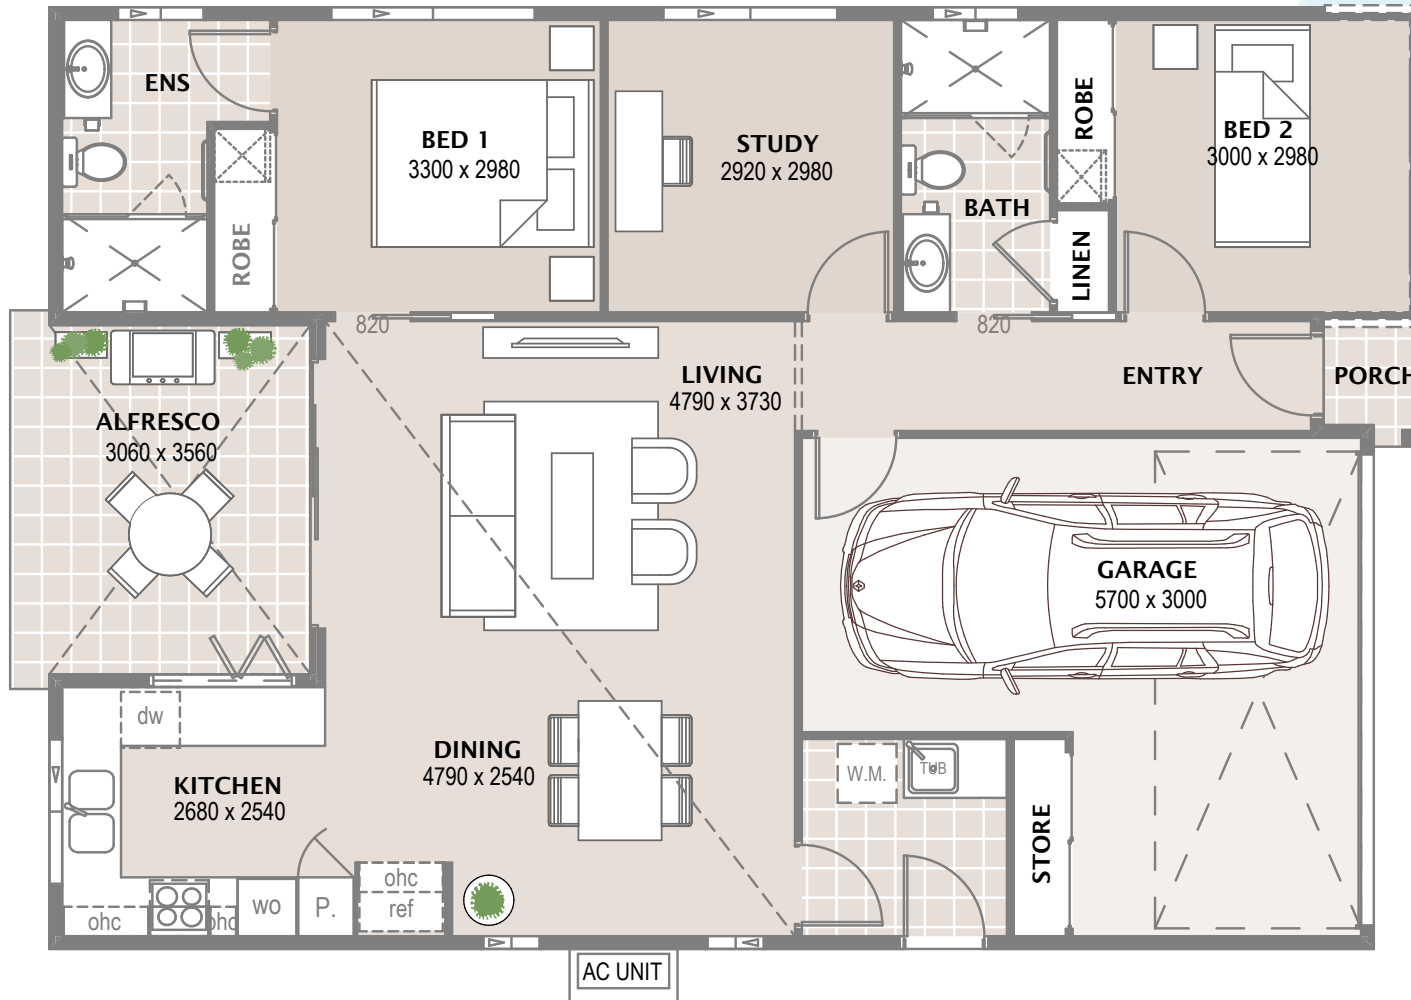

VALENCIA

Ingenia Lifestyle
Bethania

INTERNAL LIVING AREA	95m ²		
GARAGE/LAUNDRY/STORAGE	25m ²		
ALFRESCO/PORCH	12m ²		
TOTAL	132m²		

HOUSE WIDTH	9.62m
HOUSE DEPTH	14.42m