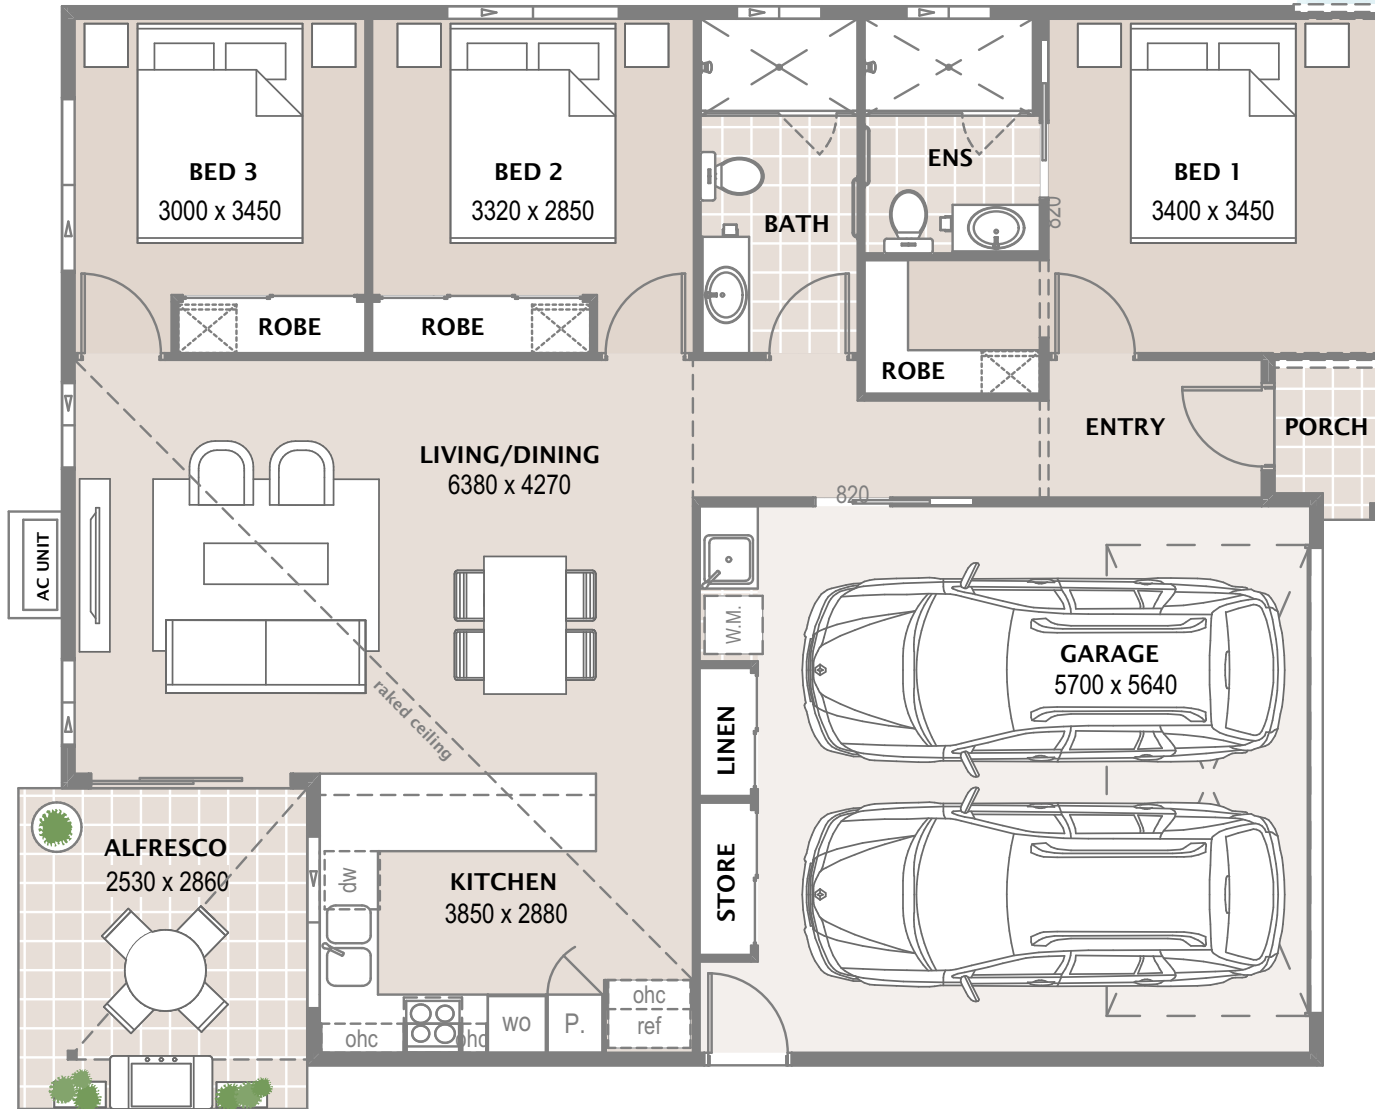

TRENTINO

Ingenia Lifestyle
Bethania

3	2	2
INTERNAL LIVING AREA	99m ²	
GARAGE/LAUNDRY/STORAGE	37m ²	
ALFRESCO/PORCH	11m ²	
TOTAL	147m²	

HOUSE WIDTH	11.38m
HOUSE DEPTH	14.18m