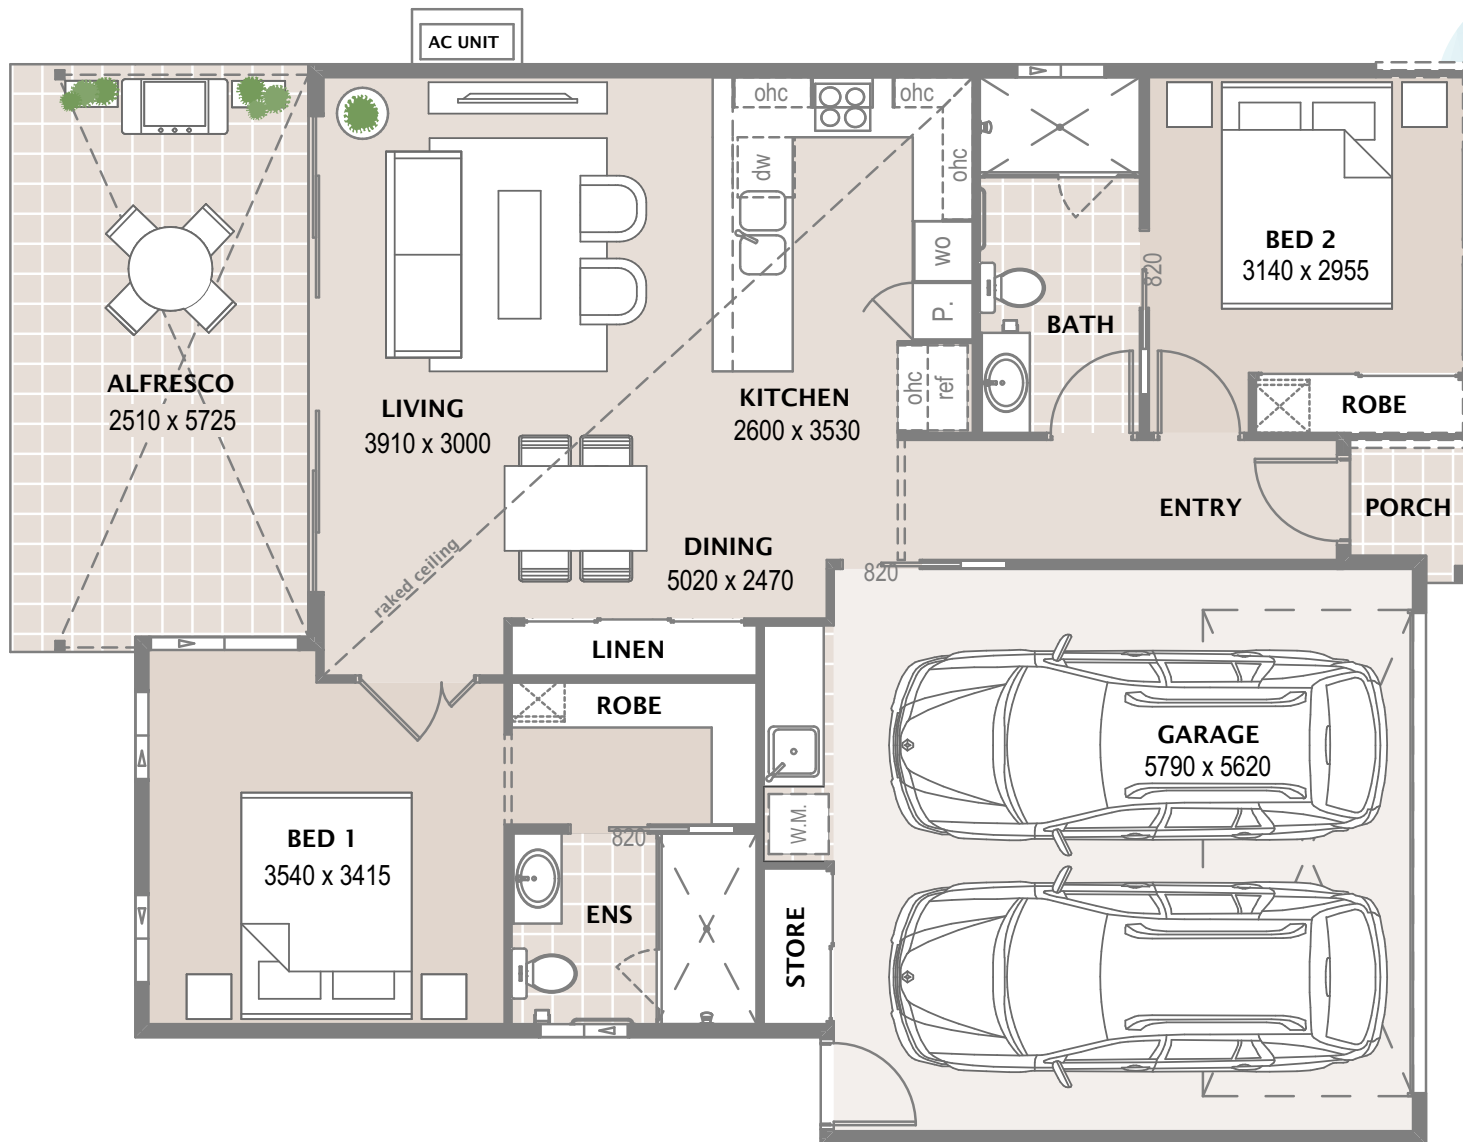

SANTORINI

Ingenia Lifestyle
Bethania

  	INTERNAL LIVING AREA	85m ²
	GARAGE/LAUNDRY/STORAGE	37m ²
	ALFRESCO/PORCH	18m ²
	TOTAL	140m²

HOUSE WIDTH	10.81m
HOUSE DEPTH	14.67m