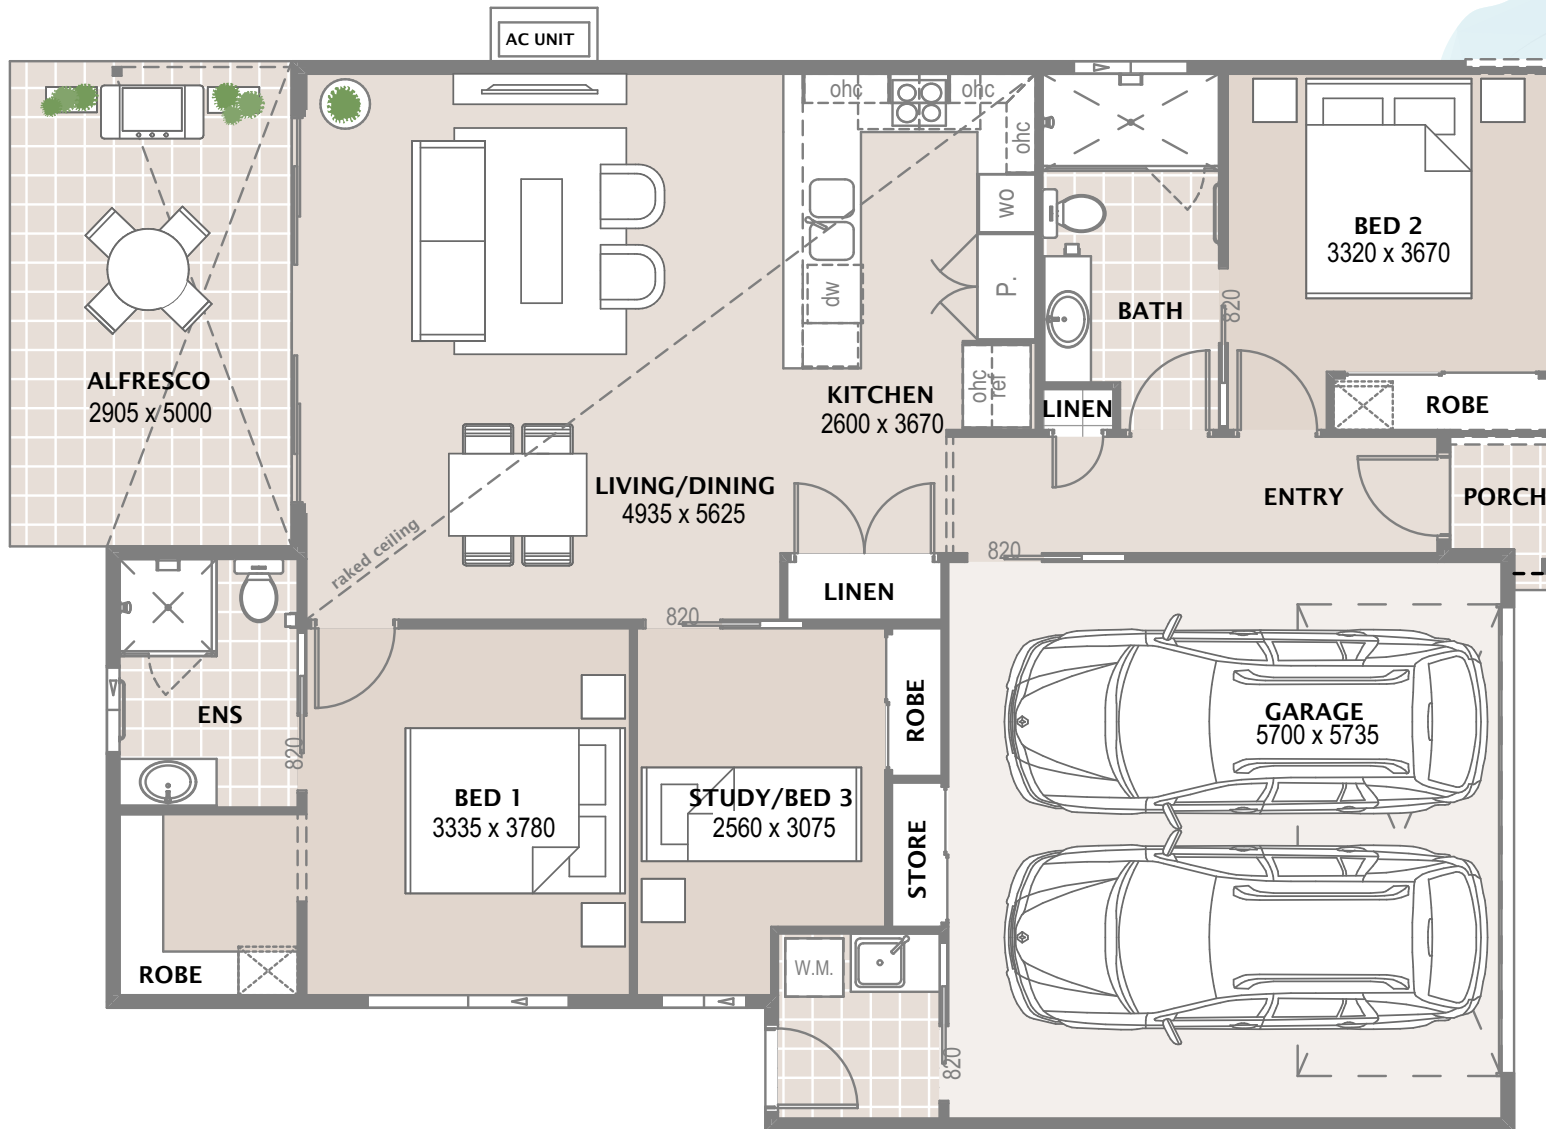

MARLBOROUGH

Ingenia Lifestyle
Bethania

 2	 1	 2	 2
INTERNAL LIVING AREA			108m ²
GARAGE/LAUNDRY/STORAGE			34m ²
ALFRESCO/PORCH			16m ²
TOTAL			158m²

HOUSE WIDTH	11.04m
HOUSE DEPTH	16.02m